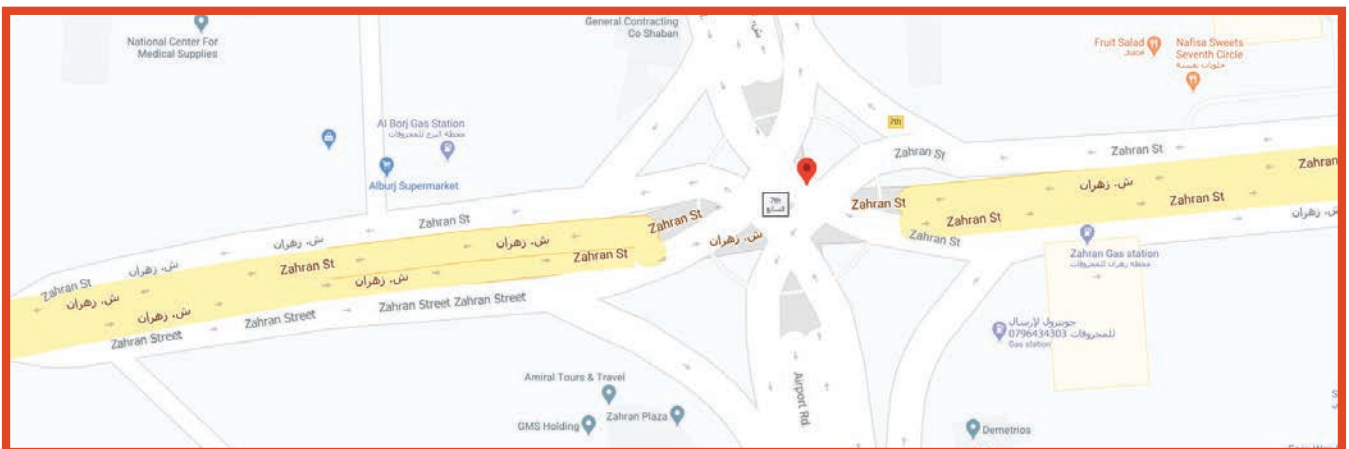

ENERGY
OUTDOOR ADVERTISING

Digital

Traffic Light

LED

EDS01

West Amman

Area: 7 Circle

Location: The City Main Entrance & the Busiest circle in Amman

Loop Length: 60 seconds

Size: W 1280 pixel - H 576 pixel / Actual Size: W 12 m x H 5 m

 [click map for directions](#)

Headquarter Office:

3rd Floor, Al Zaytoonah Complex / Paris Street, Al Sweifieh, Amman